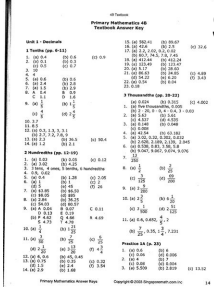

Singapore Math Primary Mathematics 5a Answer Key

SINGAPORE MATH PRIMARY MATHEMATICS 5A ANSWER KEY

singapore math primary mathematics pdf

Singapore's grading system in schools is differentiated by the existence of many types of institutions with different education foci and systems. The grading systems that are used at Primary, Secondary, and Junior College levels are the most fundamental to the local system used.

Academic grading in Singapore - Wikipedia

History. The junior college system was first introduced at the end of the 1960s as a standardisation of all pre-university courses offered by various high schools in Singapore.