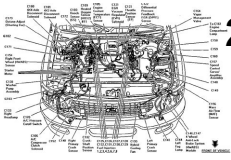

2001 Ford Expedition Moonroof Diagram And Motor

moonroof diagram gamediators, ford expedition ac system diagram i9nutri, 2005 ford expedition moonroof wiring pdf mnlearning, 2004 ford expedition parts manual startupgeist, 2001 ford expedition radio wiring diagram, specifications 2012 ...

Ford Expedition Moonroof Diagram - startupgeist.com

expedition moon roof schematic pdf PDF File: expedition moon roof schematic librarydoc11. Here is the Reviewed by Valter De Luca For your ... My 2001 Ford Expedition's Sun Roof won't close. Is there Alright so one of my only real issues with my new truck is the sunroof. When I got it a few days ago it worked

Expedition Moon Roof Schematic - i9nutri.com

Ford Expedition 2001 Workshop Manual. Partially drain the cooling system. Remove the power steering fluid reservoir bracket. Remove the bolts. Position the power steering fluid reservoir bracket out of the way. Remove the accelerator control splash shield. Remove the bolts. Remove the accelerator control splash shield.

FORD EXPEDITION 2001 WORKSHOP MANUAL Pdf Download.

View and Download Ford 2001 Expedition owner's manual online. 2001-Ford-Expedition-Owners-Manual. 2001 Expedition Automobile pdf manual download.

FORD 2001 EXPEDITION OWNER'S MANUAL Pdf Download.

2001 Ford Expedition Eddie Bauer 4.6L V8 - Gas Catalog; New Vehicle; Search All Vehicles; Clear Recent Vehicles; Cart . Cart is Empty. Home 2001 Ford Expedition Sunroof. Sunroof for 2001 Ford Expedition. 2001 Ford Expedition Change Vehicle

Sunroof for 2001 Ford Expedition | Village Ford

Don't waste your time taking your car to an auto shop when you can fix it yourself! In this video, I walk you through how to close a Ford Expedition sunroof the easy way.

Closing of 2001 Ford Expedition Sunroof | FIY #1

Ford Expedition Navigator Super Duty Sun Moon Roof Relay Control Module OEM NEW

Sunroof for 2001 Ford Expedition | QuickParts

Turning motor with Allen key to close sunroof on 2001 Ford Expedition after the headliner is removed.